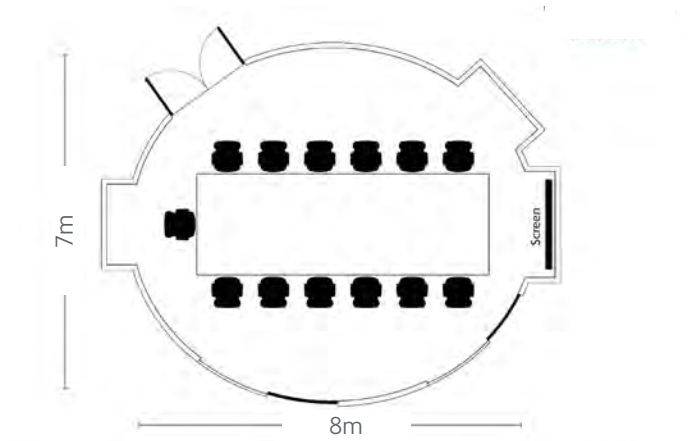

CAMELLIA ROOM

- Length: 28.4m
- Width: 10m
- Height: 3m
- Total Square Metres: 284.0 m²
- Maximum Capacity: 180
- Power outlets: 36
- LED TV Screen: 3
- Level 2

Contact our Meetings team for your next event at meetings.cPCA@ihg.com

CHENGAL BALLROOM

- Rainforest-themed pillarless ballroom with 6m high ceiling
- Length: 26.4m
- Width: 13.9m
- Height: 6m
- Total Square Metres: 367.0 m²
- Maximum Capacity: 360
- Power outlets: 28
- Level 1

HOPEA ROOM

Length: 9.5 m • Width: 8.0 m • Height: 3 m • Total Square Metres: 59.4 m²
 Maximum Capacity: 48 • Power outlets: 11 • Level 1

MERANTI ROOM

Length: 8.0 m • Width: 7.0 m • Height: 3.0 m • Total Square Metres: 46.3 m²
 Maximum Capacity: 13 • Power outlets: 14 • Level 1

GARCINIA ROOM

Length: 9.5 m • Width: 7.6 m • Height: 3.0 m • Total Square Metres: 57.9 m²
 Maximum Capacity: 48 • Power outlets: 13 • Level 1

ALSTONIA ROOM

Length: 14.5 m • Width: 9.0 m • Height: 3.38 m • Total Square Metres: 103.2 m²
 Maximum Capacity: 100 • Power outlets: 11 • Level 2