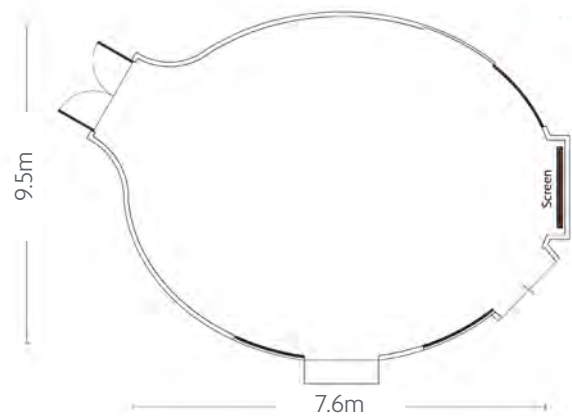

CAMELLIA ROOM

- Length: 28.4m
- Width: 10m
- Height: 3m
- Total Square Metres: 284.0 m²
- Maximum Capacity: 180
- Power outlets: 36
- LED TV Screen: 3
- Level 2

Contact our Meetings team for your next event at meetings.cPCA@ihg.com

CHENGAL BALLROOM

- Rainforest-themed pillarless ballroom with 6m high ceiling
- Length: 26.4m
- Width: 13.9m
- Height: 6m
- Total Square Metres: 367.0 m²
- Maximum Capacity: 360
- Power outlets: 28
- Level 1

HOPEA ROOM

Length: 9.5 m • Width: 8.0 m • Height: 3 m • Total Square Metres: 59.4 m²
 Maximum Capacity: 48 • Power outlets: 11 • Level 1

MERANTI ROOM

Length: 8.0 m • Width: 7.0 m • Height: 3.0 m • Total Square Metres: 46.3 m²
 Maximum Capacity: 13 • Power outlets: 14 • Level 1

GARCINIA ROOM

Length: 9.5 m • Width: 7.6 m • Height: 3.0 m • Total Square Metres: 57.9 m²
 Maximum Capacity: 48 • Power outlets: 13 • Level 1

ALSTONIA ROOM

Length: 14.5 m • Width: 9.0 m • Height: 3.38 m • Total Square Metres: 103.2 m²
 Maximum Capacity: 100 • Power outlets: 11 • Level 2