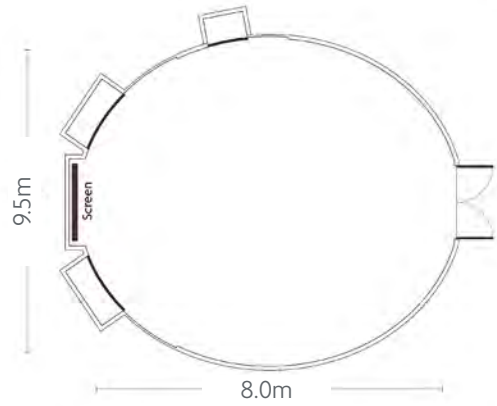

CAMELLIA ROOM

- Length: 28.4m
- Width: 10m
- Height: 3m
- Total Square Metres: 284.0 m²
- Maximum Capacity: 180
- Power outlets: 36
- LED TV Screen: 3
- Level 2

Contact our Meetings team for your next event at meetings.cPCA@ihg.com

CHENGAL BALLROOM

- Rainforest-themed pillarless ballroom with 6m high ceiling
- Length: 26.4m
- Width: 13.9m
- Height: 6m
- Total Square Metres: 367.0 m²
- Maximum Capacity: 360
- Power outlets: 28
- Level 1

HOPEA ROOM

Length: 9.5 m • Width: 8.0 m • Height: 3 m • Total Square Metres: 59.4 m²
 Maximum Capacity: 48 • Power outlets: 11 • Level 1

MERANTI ROOM

Length: 8.0 m • Width: 7.0 m • Height: 3.0 m • Total Square Metres: 46.3 m²
 Maximum Capacity: 13 • Power outlets: 14 • Level 1

GARCINIA ROOM

Length: 9.5 m • Width: 7.6 m • Height: 3.0 m • Total Square Metres: 57.9 m²
 Maximum Capacity: 48 • Power outlets: 13 • Level 1

ALSTONIA ROOM

Length: 14.5 m • Width: 9.0 m • Height: 3.38 m • Total Square Metres: 103.2 m²
 Maximum Capacity: 100 • Power outlets: 11 • Level 2