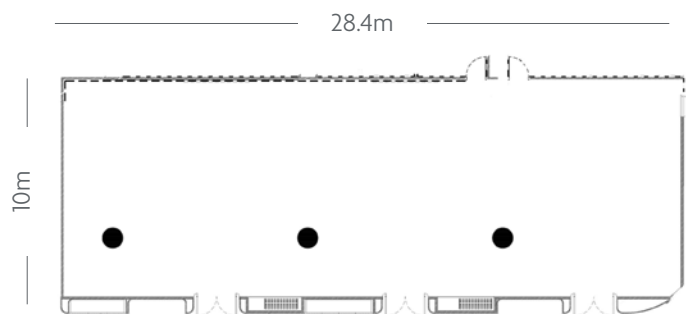

CAMELLIA ROOM

- Length: 28.4m
- Width: 10m
- Height: 3m
- Total Square Metres: 284.0 m²
- Maximum Capacity: 180
- Power outlets: 36
- LED TV Screen: 3
- Level 2

Contact our Meetings team for your next event at meetings.cPCA@ihg.com