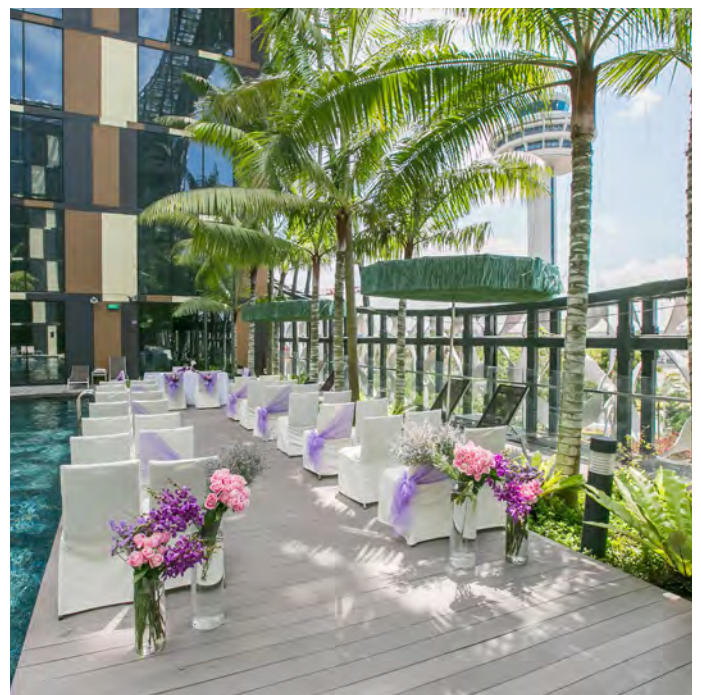

Contact our Weddings team at weddings.cpa@ihg.com