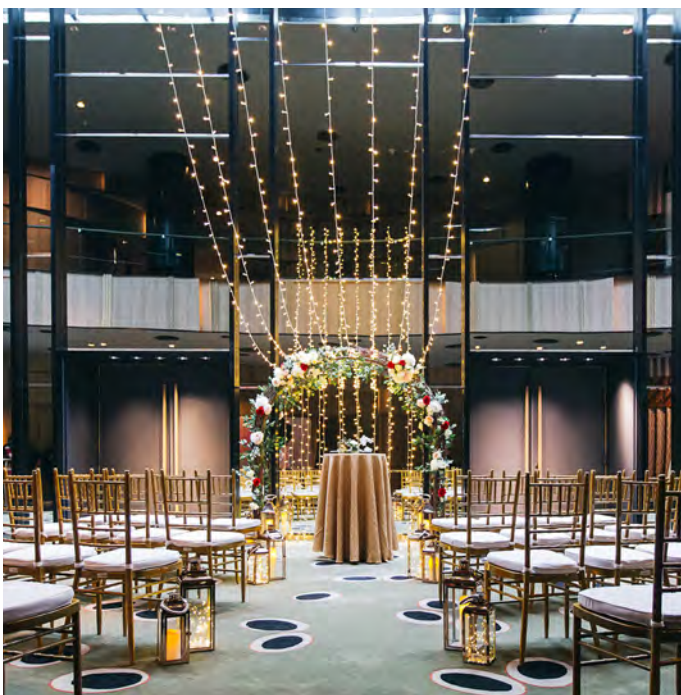

Contact our Weddings team at weddings.cpa@ihg.com