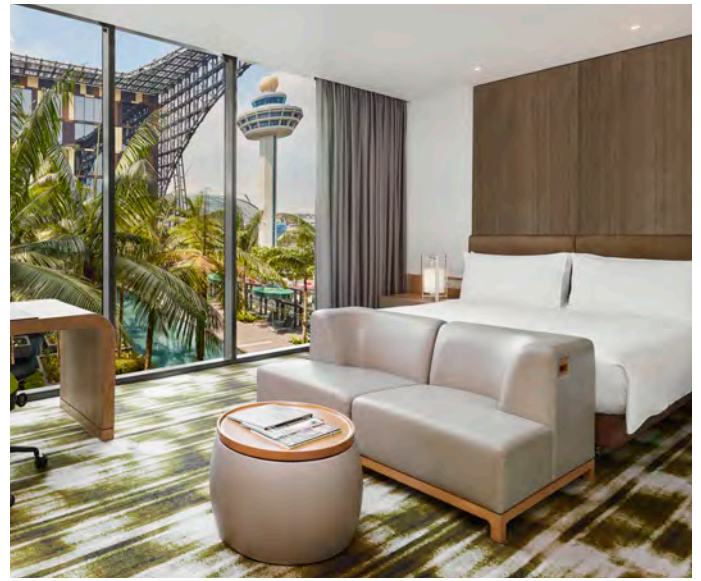

Introducing Camellia, our newest inspiring meeting space echoing the serenity of Changi Beach. With an ambiance that mirrors the meeting of ocean and shoreline, it offers a unique blend of nature and innovation for a refreshing and productive gathering.

CHENGAL BALLROOM

CAMELLIA ROOM

CELEBRATIONS AND WEDDINGS

Celebrate the beginning of forever with a lavish wedding ceremony or a cosy celebration at Crowne Plaza® Changi Airport.

Our contemporary venues make for picture-perfect backdrops for your special day, whether it be an intimate solemnisation by a sparkling landscaped pool or a grand ballroom affair with up to 280 guests.

Crowne Plaza® Changi Airport encapsulates elements of both city and resort hotels with 575 guest rooms and suites, with 10 Premier rooms and two suites added in 2024 – designed to provide a relaxing stay with a soothing oceanic ambiance and calming beach tones.

All nature-inspired guest rooms are equipped with a standing rain shower, bathtub, 40-inch Smart TV with Miracast, USB charging ports and Airplay-enabled functions.

ABOUT US

Located within Singapore Changi Airport, Terminal 3, our award-winning hotel offers seamless connectivity to Terminals 1 and 2, Mass Rapid Transit (MRT) and Jewel Changi Airport.