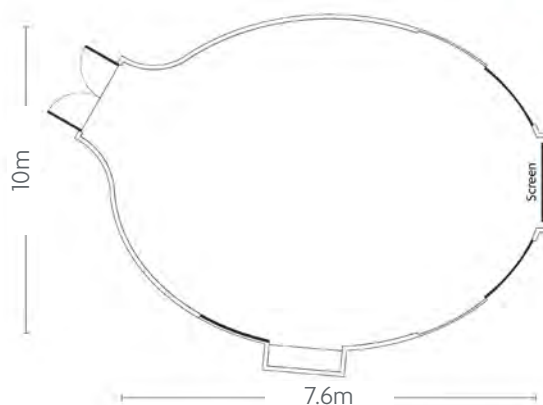

HOPEA ROOM

Length: 9.5 m • Width: 8.0 m • Height: 3 m • Total Square Metres: 59.4 m²
 Maximum Capacity: 48 • Power outlets: 11 • Level 1

MERANTI ROOM

Length: 8.0 m • Width: 7.0 m • Height: 3.0 m • Total Square Metres: 46.3 m²
 Maximum Capacity: 13 • Power outlets: 14 • Level 1

GARCINIA ROOM

Length: 9.5 m • Width: 7.6 m • Height: 3.0 m • Total Square Metres: 57.9 m²
 Maximum Capacity: 48 • Power outlets: 13 • Level 1

ALSTONIA ROOM

Length: 14.5 m • Width: 9.0 m • Height: 3.38 m • Total Square Metres: 103.2 m²
 Maximum Capacity: 100 • Power outlets: 11 • Level 2