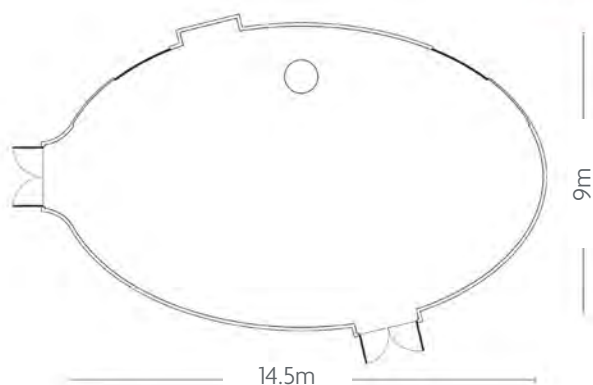

HOPEA ROOM

Length: 9.5 m • Width: 8.0 m • Height: 3 m • Total Square Metres: 59.4 m²
 Maximum Capacity: 48 • Power outlets: 11 • Level 1

MERANTI ROOM

Length: 8.0 m • Width: 7.0 m • Height: 3.0 m • Total Square Metres: 46.3 m²
 Maximum Capacity: 13 • Power outlets: 14 • Level 1

GARCINIA ROOM

Length: 9.5 m • Width: 7.6 m • Height: 3.0 m • Total Square Metres: 57.9 m²
 Maximum Capacity: 48 • Power outlets: 13 • Level 1

ALSTONIA ROOM

Length: 14.5 m • Width: 9.0 m • Height: 3.38 m • Total Square Metres: 103.2 m²
 Maximum Capacity: 100 • Power outlets: 11 • Level 2